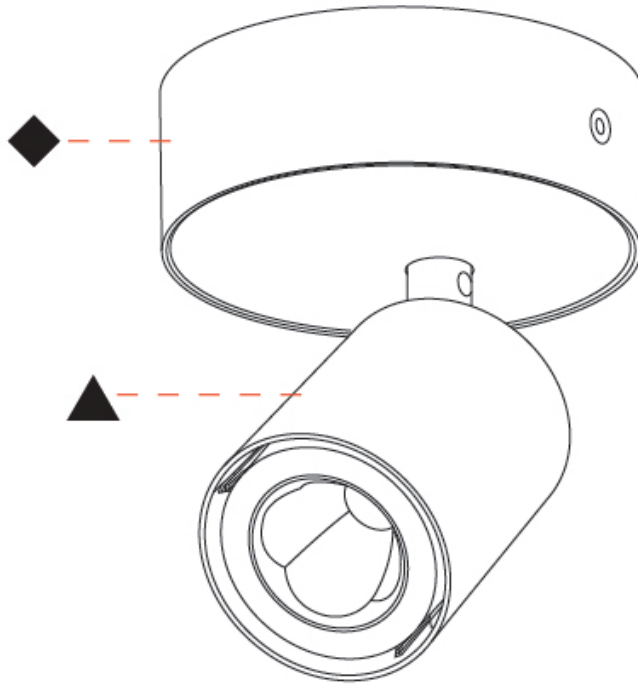

OPTICAL

Beam Angle: 50
Adjustability: Rotational 350°; Tilt 90°

RATINGS AND CERTIFICATIONS

Certified By: CSA Certified to UL and CSA Standards
IP rating: IP20

A3D349-

PROJECT	_____
TYPE	_____
SPECIFIER	_____
QUANTITY	_____
DATE	_____