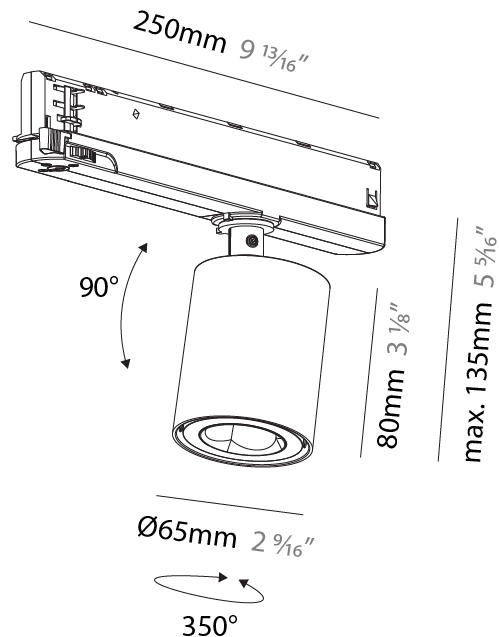

1. To build a product code in our configurator select the specify button on the base model # product page
2. To build a manual product code on this datasheet choose from the options listed below in blue font and add the suffix to the base model #

GENERAL

Series: Oiko Pro In
Brand: Prolicht
Division: Architectural
Mounting Type: Track
Mounting Location: Ceiling
Subcategory: Spots

PHYSICAL

Shape: Cylinder
Diameter (mm): 65
Diameter (in): 2 ⁹/₁₆
Length (mm): 250
Length (in): 9 ¹³/₁₆
Height (mm): 80
Height (in): 3 ¹/₈
Max. Overall Height (mm): 135
Max. Overall Height (in): 5 ⁵/₁₆
Light Distribution: Adjustable / Direct
Fixture Finish: SSR / BKV / CWI / CRY / HAB / UFT / ITA / RUA / FTG / MYG / LOD / PUS / FRO / FUP / KIA / POP / BLS / SPG / MEY / GOH / GUM / CHC / COM / ABZ / JAG / OBR / MOS / ROR
Holder Finish: WHI / BLK
Fixture Material: Aluminum

ELECTRICAL

Lamp Type: LED
Input Wattage (W): 19
Total Output Wattage (W): 17.3
Dimming: Non-Dimmable / 0-10V Dimming
Driver Included: Yes
Driver Location: Integrated
Driver Type: Constant Current - 120Vac
Driver Class: Class 2
Input Voltage (V): 120

LED

Number of LEDs: 1
Color Temperature (°K): 2700 / 3000 / 3500 / 4000
Max. Delivered Lumen (lm): 1547 / 1665 / 1724 / 1759
Nominal Lumen (lm): 1905 / 2050 / 2123 / 2166
CRI: >90 CRI
Lamp Life (hrs): 50000

OPTICAL

Reflector: 50

RATINGS AND CERTIFICATIONS

Certified By: CSA Certified to UL and CSA Standards
IP rating: IP20