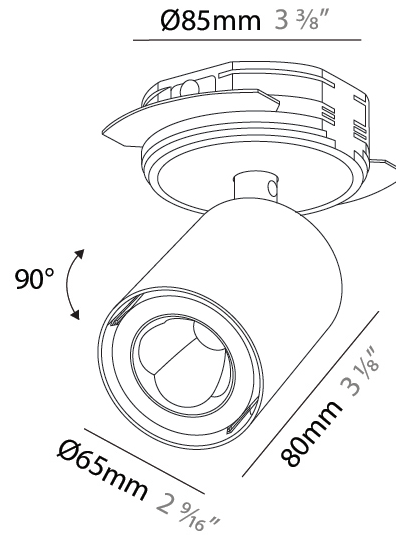

1. To build a product code in our configurator select the specify button on the base model # product page
2. To build a manual product code on this datasheet choose from the options listed below in blue font and add the suffix to the base model #

GENERAL

Series: Oiko Pro In
Brand: Prolicht
Division: Architectural
Mounting Type: Trimless
Mounting Location: Ceiling
Subcategory: Spots

PHYSICAL

Shape: Cylinder
Diameter (mm): 65
Diameter (in): 2 9/16
Height (mm): 120
Depth (mm): 50
Height (in): 4 3/4
Depth (in): 1 15/16
Light Distribution: Adjustable / Direct
Fixture Finish: SSR / BKV / CWI / CRY / HAB / UFT / ITA / RUA / FTG / MYG / LOD / PUS / FRO / FUP / KIA / POP / BLS / SPG / MEY / GOH / GUM / CHC / COM / ABZ / JAG / OBR / MOS / ROR
Fixture Material: Aluminum
Cut-out Measurements: 86mm / 3 3/8"

ELECTRICAL

Lamp Type: LED
Input Wattage (W): 19.1
Total Output Wattage (W): 17.3
Driver Included: No
Driver Location: Remote
Driver Type: Constant Current - Universal
Driver Class: Class 2
Input Voltage (V): 120 - 277
Constant Current (MA): 500

LED

Number of LEDs: 1
Color Temperature (°K): 2700 / 3000 / 3500 / 4000
Max. Delivered Lumen (lm): 1820 / 1829 / 1914 / 1932
Nominal Lumen (lm): 2040 / 2050 / 2146 / 2166
CRI: >90 CRI
Lamp Life (hrs): 50000

OPTICAL

Beam Angle: 62
Adjustability: Rotational 350°; Tilt 90°

RATINGS AND CERTIFICATIONS

Certified By: CSA Certified to UL and CSA Standards
IP rating: IP20