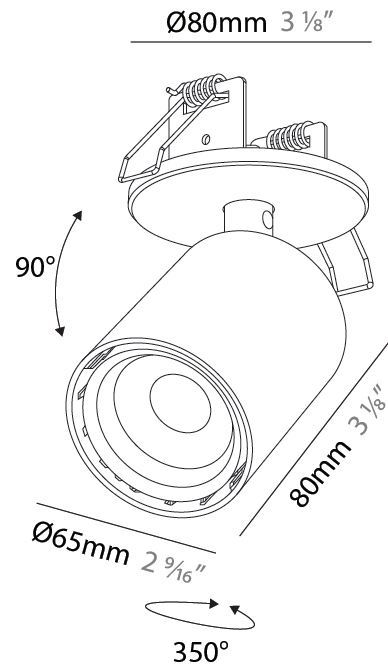

GENERAL

Series: Oiko Pro In
Brand: Prolicht
Division: Architectural
Mounting Type: Surface
Mounting Location: Ceiling
Subcategory: Spots

PHYSICAL

Shape: Cylinder
Diameter (mm): 65
Diameter (in): 2 ⁹ / ₁₆
Height (mm): 120
Depth (mm): 50
Height (in): 4 ³ / ₄
Depth (in): 1 ¹⁵ / ₁₆
Light Distribution: Adjustable / Direct
Fixture Finish: SSR / BKV / CWI / CRY / HAB / UFT / ITA / RUA / FTG / MYG / LOD / PUS / FRO / FUP / KIA / POP / BLS / SPG / MEY / GOH / GUM / CHC / COM / ABZ / JAG / OBR / MOS / ROR
Fixture Material: Aluminum
Cut-out Measurements: 68mm / 2 11/16"

OPTICAL

Beam Angle: 14
Adjustability: Rotational 350°; Tilt 90°

RATINGS AND CERTIFICATIONS

Certified By: CSA Certified to UL and CSA Standards
IP rating: IP20

A3D343-

PROJECT _____

TYPE _____

SPECIFIER _____