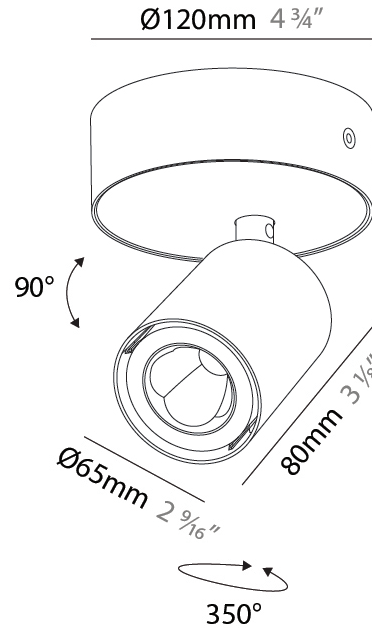

OIKO PRO IN SURFACE

A3D350-

base number   Color   Finishes   Finishes
Temperature   (Diamond)   (Triangle)

1. To build a product code in our configurator select the specify button on the base model # product page
2. To build a manual product code on this datasheet choose from the options listed below in blue font and add the suffix to the base model #

GENERAL

Series: Oiko Pro In
Brand: Prolicht
Division: Architectural
Mounting Type: Surface
Mounting Location: Ceiling
Subcategory: Spots

PHYSICAL

Shape: Cylinder
Diameter (mm): 65
Diameter (in): 2 9/16
Height (mm): 160
Height (in): 6 3/16
Light Distribution: Adjustable / Direct
Fixture Finish: SSR / BKV / CWI / CRY / HAB / UFT / ITA / RUA / FTG / MYG / LOD / PUS / FRO / FUP / KIA / POP / BLS / SPG / MEY / GOH / GUM / CHC / COM / ABZ / JAG / OBR / MOS / ROR
Fixture Material: Aluminum

ELECTRICAL

Lamp Type: LED
Input Wattage (W): 19.1
Total Output Wattage (W): 17.3
Driver Included: No
Driver Location: Integrated
Driver Type: Constant Current - Universal
Driver Class: Class 2
Input Voltage (V): 120 - 277

LED

Number of LEDs: 1
Color Temperature (°K): 2700 / 3000 / 3500 / 4000
Max. Delivered Lumen (lm): 1656 / 1665 / 1743 / 1759
Nominal Lumen (lm): 2040 / 2050 / 2146 / 2166
CRI: >90 CRI
Lamp Life (hrs): 50000

OPTICAL

Beam Angle: 60
Adjustability: Rotational 350°; Tilt 90°

RATINGS AND CERTIFICATIONS

Certified By: CSA Certified to UL and CSA Standards
IP rating: IP20

PROJECT
TYPE
SPECIFIER
QUANTITY
DATE