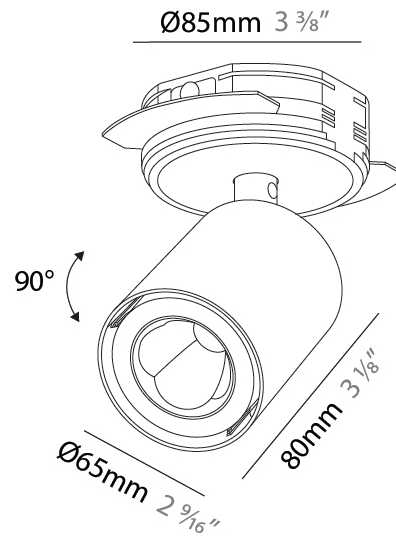

1. To build a product code in our configurator select the specify button on the base model # product page
2. To build a manual product code on this datasheet choose from the options listed below in blue font and add the suffix to the base model #

GENERAL

Series: Oiko Pro In
Brand: Prolicht
Division: Architectural
Mounting Type: Trimless
Mounting Location: Ceiling
Subcategory: Spots

PHYSICAL

Shape: Cylinder
Diameter (mm): 65
Diameter (in): 2 ⁹/₁₆
Height (mm): 120
Depth (mm): 50
Height (in): 4 ³/₄
Depth (in): 1 ¹⁵/₁₆
Light Distribution: Adjustable / Direct
Fixture Finish: SSR / BKV / CWI / CRY / HAB / UFT / ITA / RUA / FTG / MYG / LOD / PUS / FRO / FUP / KIA / POP / BLS / SPG / MEY / GOH / GUM / CHC / COM / ABZ / JAG / OBR / MOS / ROR
Fixture Material: Aluminum
Cut-out Measurements: 86mm / 3 3/8"

ELECTRICAL

Lamp Type: LED
Input Wattage (W): 19.1
Total Output Wattage (W): 17.3
Driver Included: No
Driver Location: Remote
Driver Type: Constant Current - Universal
Driver Class: Class 2
Input Voltage (V): 120 - 277
Constant Current (MA): 500

LED

Number of LEDs: 1
Color Temperature (°K): 2700 / 3000 / 3500 / 4000
Max. Delivered Lumen (lm): 1656 / 1665 / 1743 / 1759
Nominal Lumen (lm): 2040 / 2050 / 2146 / 2166
CRI: >90 CRI
Lamp Life (hrs): 50000

OPTICAL

Beam Angle: 50
Adjustability: Rotational 350°; Tilt 90°

RATINGS AND CERTIFICATIONS

Certified By: CSA Certified to UL and CSA Standards
IP rating: IP20