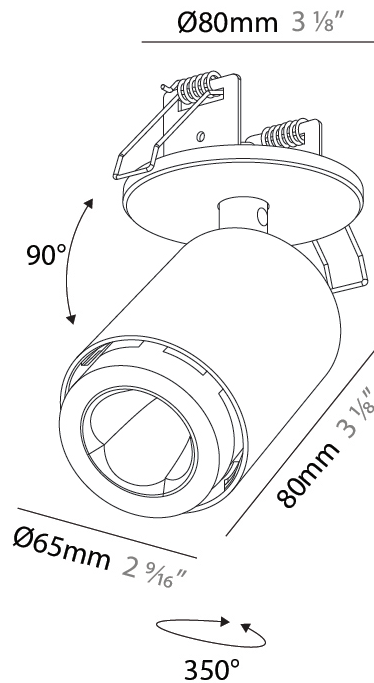

GENERAL

Series: Oiko Pro In
Brand: Prolicht
Division: Architectural
Mounting Type: Surface
Mounting Location: Ceiling
Subcategory: Spots

PHYSICAL

Shape: Cylinder
Diameter (mm): 65
Diameter (in): 2 9/16
Height (mm): 120
Depth (mm): 50
Height (in): 4 3/4
Depth (in): 1 15/16
Light Distribution: Adjustable / Direct
Fixture Finish: SSR / BKV / CWI / CRY / HAB / UFT / ITA / RUA / FTG / MYG / LOD / PUS / FRO / FUP / KIA / POP / BLS / SPG / MEY / GOH / GUM / CHC / COM / ABZ / JAG / OBR / MOS / ROR
Fixture Material: Aluminum
Cut-out Measurements: 68mm / 2 11/16"

OPTICAL

Beam Angle: 34
Adjustability: Rotational 350°; Tilt 90°

RATINGS AND CERTIFICATIONS

Certified By: CSA Certified to UL and CSA Standards
IP rating: IP20

A3D344-

PROJECT	_____
TYPE	_____
SPECIFIER	_____
QUANTITY	_____
DATE	_____