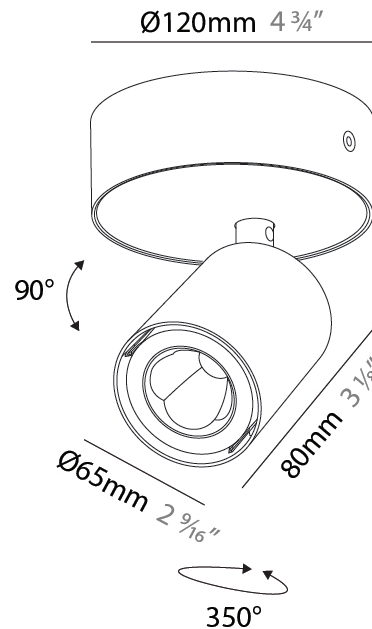

GENERAL

Series: Oiko Pro In
Brand: Prolicht
Division: Architectural
Mounting Type: Surface
Mounting Location: Ceiling
Subcategory: Spots

PHYSICAL

Shape: Cylinder
Diameter (mm): 65
Diameter (in): 2 9/16
Height (mm): 160
Height (in): 6 3/16
Light Distribution: Adjustable / Direct
Fixture Finish: SSR / BKV / CWI / CRY / HAB / UFT / ITA / RUA / FTG / MYG / LOD / PUS / FRO / FUP / KIA / POP / BLS / SPG / MEY / GOH / GUM / CHC / COM / ABZ / JAG / OBR / MOS / ROR
Fixture Material: Aluminum

OPTICAL

Beam Angle: 50
Adjustability: Rotational 350°; Tilt 90°

RATINGS AND CERTIFICATIONS

Certified By: CSA Certified to UL and CSA Standards
IP rating: IP20

A3D349-

PROJECT	_____
TYPE	_____
SPECIFIER	_____
QUANTITY	_____
DATE	_____