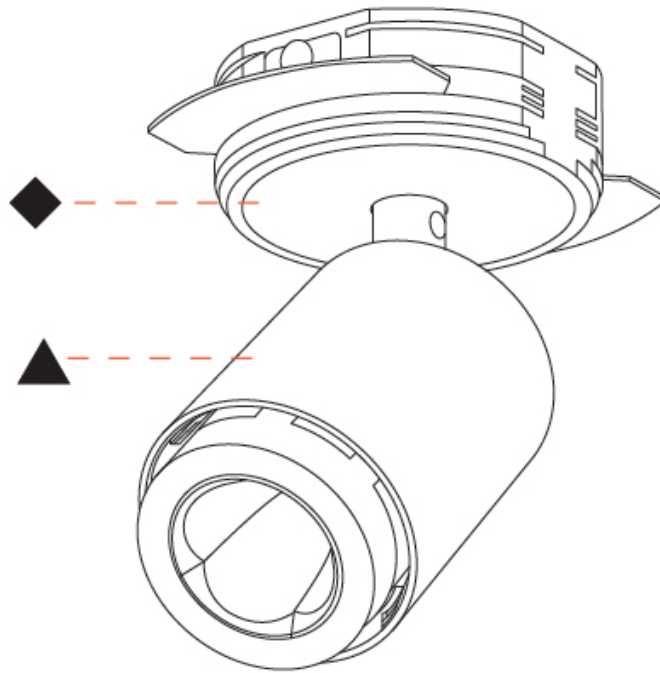

A3D354-

PROJECT

TYPE

SPECIFIER

QUANTITY

DATE